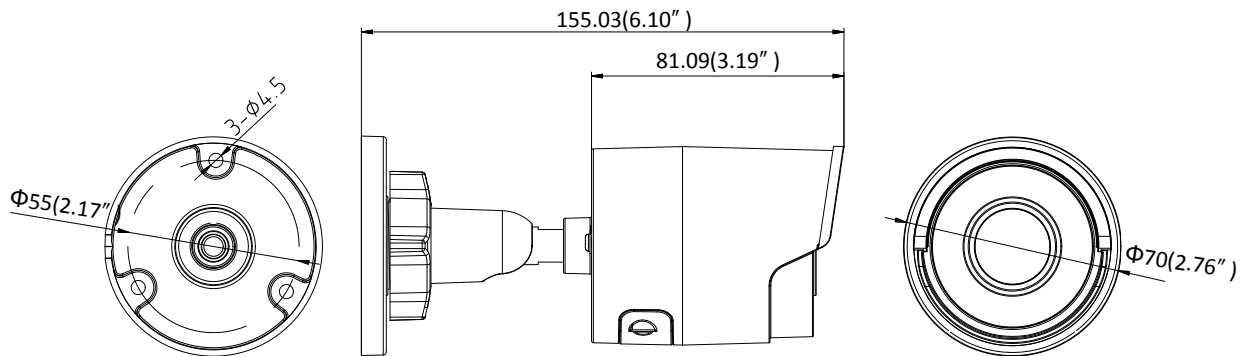

Protocols	TCP/IP, UDP, ICMP, HTTP, HTTPS, FTP, DHCP, DNS, DDNS, RTP, RTSP, RTCP, PPPoE, NTP, UPnP, SMTP, SNMP, IGMP, 802.1X, QoS, IPv6
Standard	ONVIF (PROFILE S, PROFILE G), ISAPI
General Function	One-key Reset, Anti-Flicker, Heartbeat, Mirror, Password Protection, Privacy Mask, Watermark, IP Address Filter
Firmware Version	V5.5.52
API	ONVIF (PROFILE S, PROFILE G), ISAPI
Simultaneous Live View	Up to 6 channels
User/Host	Up to 32 users 3 levels: Administrator, Operator and User
Client	iVMS-4200, Hik-Connect, iVMS-5200, iVMS-4500
Web Browser	IE8+, Chrome 31.0-44, Firefox 30.0-51, Safari 8.0+
<b>Interface</b>	
Communication Interface	1 RJ45 10M/100M self-adaptive Ethernet port
On-board Storage	Built-in microSD/SDHC/SDXC slot, up to 128 GB
Reset Button	Yes
<b>Smart Feature-set</b>	
Behavior Analysis	Line crossing detection, intrusion detection, unattended baggage detection, object removal detection
Exception Detection	Scene change detection
Line Crossing Detection	Cross a pre-defined virtual line, up to 1 pre-defined virtual lines supported
Intrusion Detection	Enter and loiter in a pre-defined virtual region, up to 1 pre-defined virtual regions supported
Object Removal Detection	Objects removed from the pre-defined region, such as the exhibits on display.
Unattended Baggage Detection	Objects left over in the pre-defined region such as the baggage, purse, dangerous materials
Face Detection	Human face appears in the image can be detected and trigger linkage method
<b>General</b>	
Operating Conditions	-30 °C to +60 °C (-22 °F to +140 °F), Humidity 95% or less (non-condensing)
Power Supply	12 VDC ± 25%, 7W PoE(802.3af, class 3), 7.5W
IR Range	Up to 30 m
Protection Level	IP67
Dimensions	Camera: $\Phi 70 \times 155.03$ mm ( $\Phi 2.76'' \times 6.1''$ ) Package: $216 \times 121 \times 118$ mm ( $8.5'' \times 4.76'' \times 4.65''$ )
Weight	Camera: 410 g (0.9 lb.)

## Dimensions